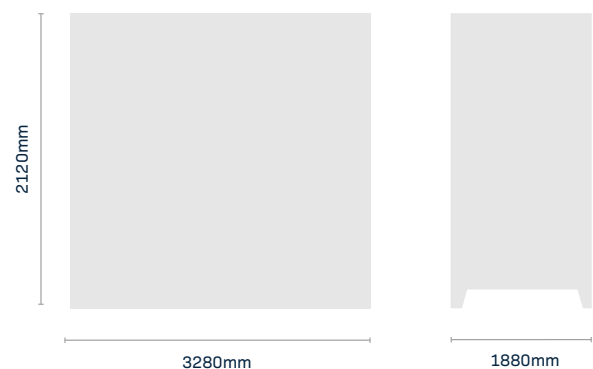

SPECIFICATIONS

Model	Motor Power	Pressure (BAR)	Flow Rates (CFM)
FC2500V	185KW	8	1141
		10	936
Decibel Rating	69db		
Fixed/Variable Speed	Variable		
Drive Type	Direct Coupling		
Outlet Size	DN100		
Dimensions L/W/H	3280/1880/2120 MM		
Tank Size	N/A		
Weight	3900KG		
Circuit Breaker Required	385 AMPS		

NOTE: All stocked compressors are 8bar standard.
All Circuit Breakers must be D Curve.

approx. scale